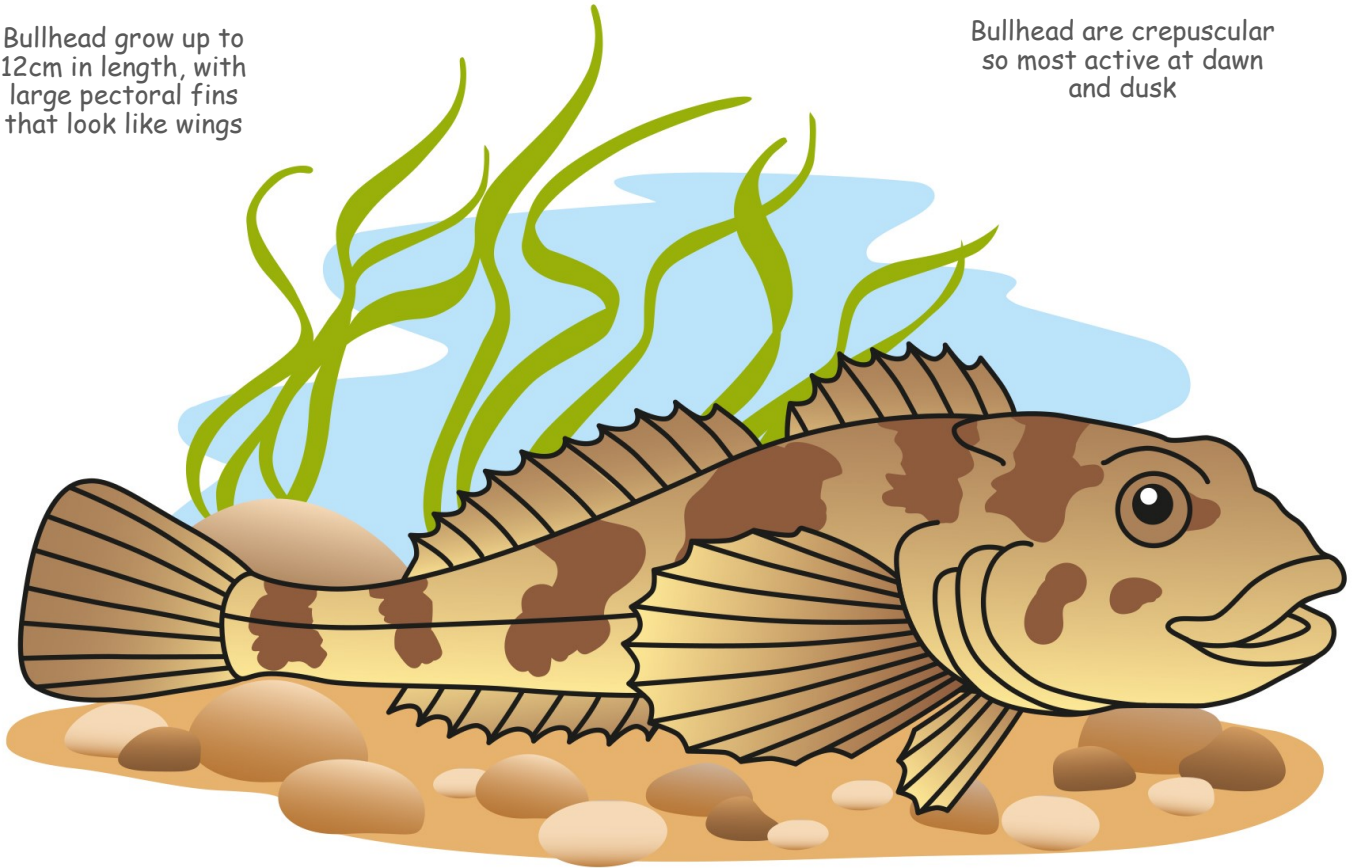

Bullhead

Bullhead grow up to 12cm in length, with large pectoral fins that look like wings

Bullhead are crepuscular so most active at dawn and dusk

The body is brown-beige in colour, which is ideal for hiding on the bottom of a river bed

©www.sinclair-illustration.co.uk

Their average life span is 3-5 years

- * The scientific name for Bullhead is *Cottus gobio*
- * Bullhead are a unique and distinctive little fish
- * The shape of their bodies gives them their nickname of "Miller's thumb"
- * They have a big head, a large wide mouth and a smaller body that narrows to the tail
- * They have big pectoral fins that look like wings
- * Bullhead are known as bottom dwellers as they are found on stony riverbeds and often hide under stones and rocks. This is because they do not have a swim bladder
- * Bullhead eat freshwater invertebrates, fish eggs and tiny fish larvae
- * Bullhead need clean, well-oxygenated water to live in so our rivers need to be healthy

Did you know...

Bullhead are a member of the Cottidae family with around 300 species worldwide. However they are the only freshwater species.

They don't have scales but are slimy instead.

Bullhead

- * Bullheads are usually well camouflaged but during the breeding season the males darken to become almost black in colour
- * They "sing" to attract a female by rubbing the base of the pectoral fin against the skull bones to create a knocking noise. Females also sing but not as well as the males!
- * Male bullheads dig a shallow pit under a stone in which the female lays her eggs. The male then guards the nest until the eggs hatch, using their pectoral fins to fan water over them, keeping them well oxygenated
- * A female may lay up to 400 eggs, which take 20-30 days to hatch